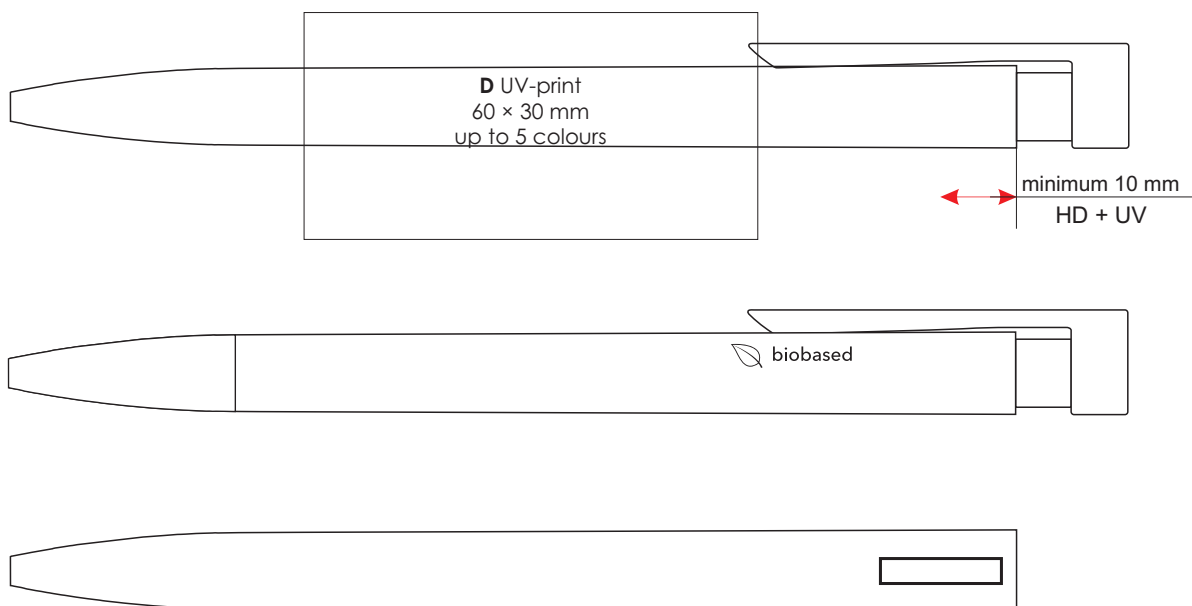

LIBERTY

3310 BIO
2915 Polished
3407 Polished Basic ANTIBAC
2993 Polished BASIC

2015 SOFT TOUCH
2942 SOFT TOUCH MC
3220 CLIP4U
3307 MATT RECYCLED

WRITING COLOURS

-  navy blue
-  deep black

LIBERTY

3310 BIO
2915 Polished
3407 Polished Basic ANTIBAC
2993 Polished BASIC

2015 SOFT TOUCH
2942 SOFT TOUCH MC
3220 CLIP4U
3307 MATT RECYCLED

WRITING COLOURS

-  navy blue
-  deep black

F Kappendruck lose, max. 9,5 x 9,5 mm

Metalclip Kappendruck lose, max. 7,5 x 7,5 mm