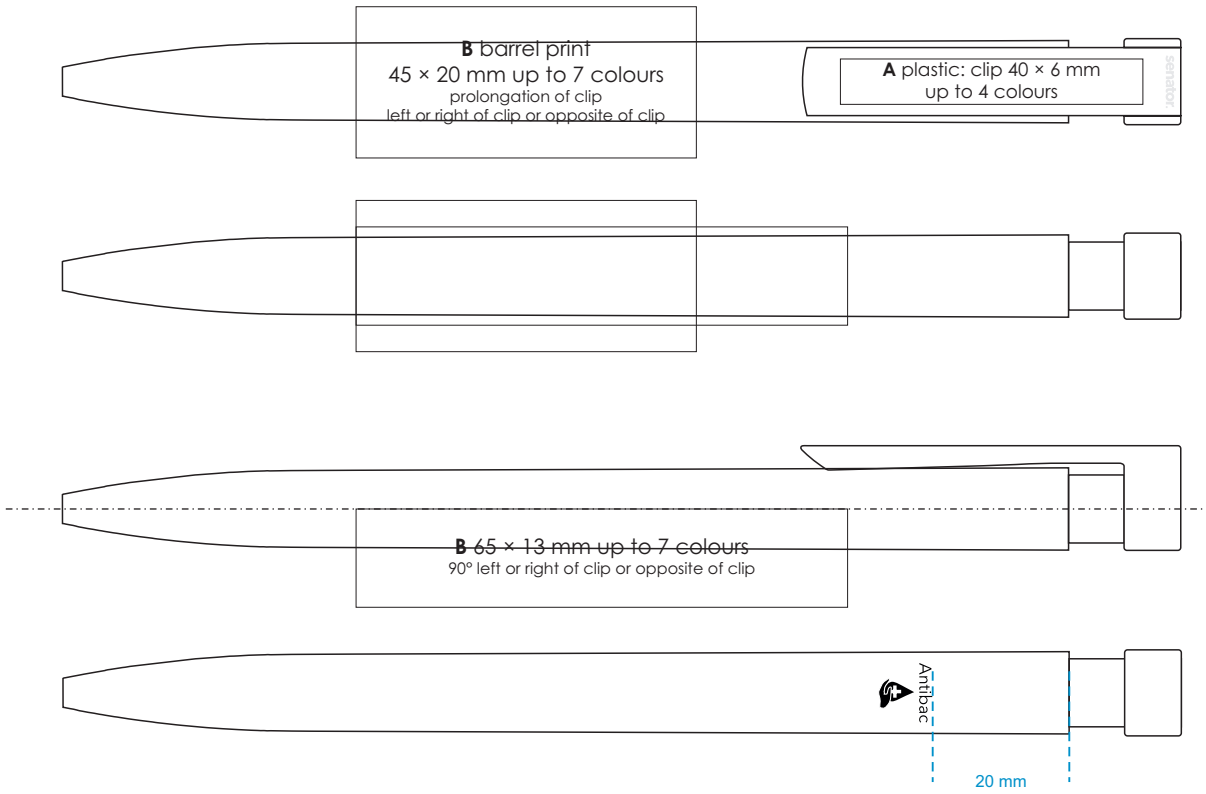

LIBERTY

3310 BIO
2915 Polished
3407 Polished Basic ANTIBAC
2993 Polished BASIC

2015 SOFT TOUCH
2942 SOFT TOUCH MC
3220 CLIP4U
3307 MATT RECYCLED

WRITING COLOURS

- navy blue
- deep black