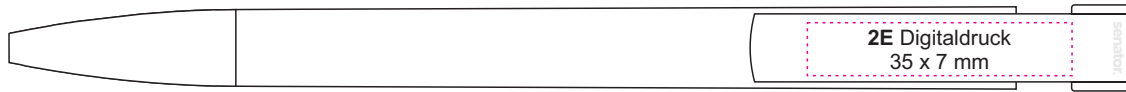

LIBERTY

3310 BIO
2915 Polished
3407 Polished Basic ANTIBAC
2993 Polished BASIC

2015 SOFT TOUCH
2942 SOFT TOUCH MC
3220 CLIP4U
3307 MATT RECYCLED

WRITING COLOURS

-  navy blue
-  deep black

LIBERTY

3310 BIO
2915 Polished
3407 Polished Basic ANTIBAC
2993 Polished BASIC

2015 SOFT TOUCH
2942 SOFT TOUCH MC
3220 CLIP4U
3307 MATT RECYCLED

WRITING COLOURS

-  navy blue
-  deep black

F Kappendruck lose, max. 9,5 x 9,5 mm

Metalclip Kappendruck lose, max. 7,5 x 7,5 mm