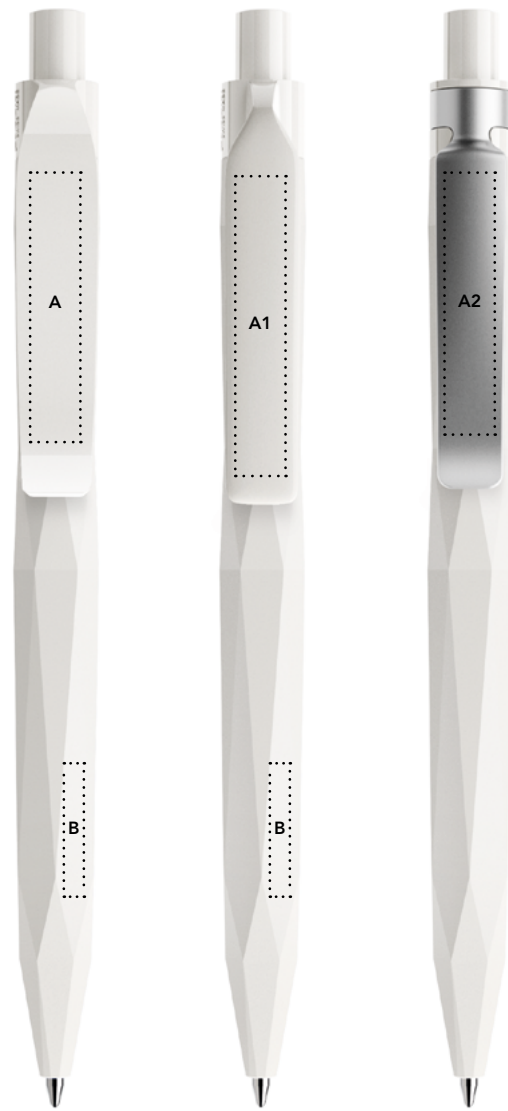

QS20

Print areas

| | | mm | Inch | Print | Notes |
|----|-------------|--------|-------------|-----------|---|
| A | Curved clip | 36 × 7 | 1,41 × 0,28 | 6 colours | - |
| A1 | Flat clip | 40 × 7 | 1,57 × 0,28 | 6 colours | - |
| A2 | Metal clip | 35 × 7 | 1,38 × 0,28 | 4 colours | Pad printing or laser engraving |
| B | Barrel | 18 × 3 | 0,70 × 0,11 | 1 colour | Available only with matt surface. Not available with metal clip. Not available for Antibacterial surface |

QR Code's print areas. Each pen can feature only one QR Code.

| | | mm | Inch | Print | Notes |
|----|-------------|--------|-------------|-------------------------|-------|
| A | Curved clip | 36 × 7 | 1,41 × 0,28 | 2 colours + white layer | - |
| A1 | Flat clip | 40 × 7 | 1,57 × 0,28 | 2 colours + white layer | - |